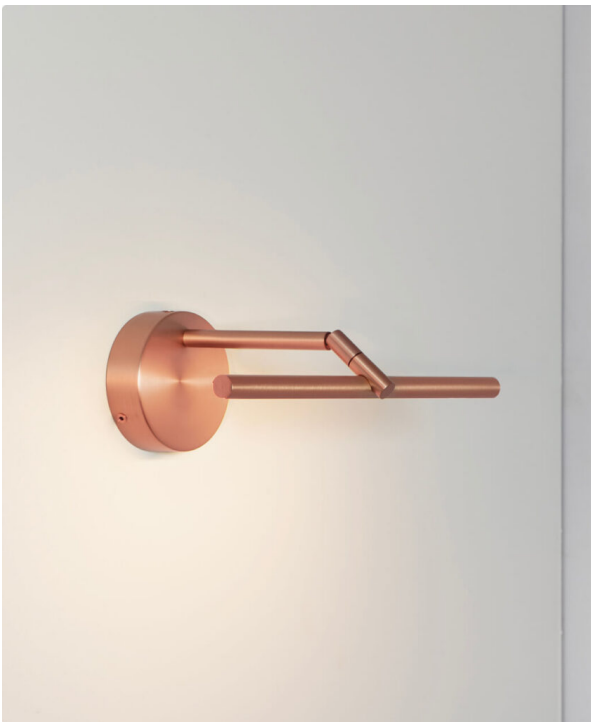

## Wall light Airy R

 Collection: Airy

 Designer: Émilie Cathelineau

Discover luminous elegance redefined with the Airy wall sconce from CVL Luminaires, a creation by talented designer Emilie Cathelineau. Meticulously crafted, this wall light stands out for its slim, sleek design, bringing a contemporary touch to any artistic space.

The Airy wall light offers exceptional versatility thanks to its adjustable light point, offering the possibility of illuminating your works of art with precision. Its ingenious ball-and-socket mechanism allows optimum orientation of the light beam, creating a unique visual ambience in your space.

Available in a variety of refined finishes and different sizes, the Airy wall sconce adapts perfectly to your aesthetic and functional needs.

Customized colors on request. Available lengths: 414 mm, 614 mm, 1214 mm

### Material

Solid Brass

Satin Polycarbonate diffuser

Black-painted aluminium base