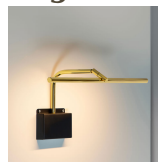

Wall light Airy R

Collection: Airy

Designer: Émilie Cathelineau

Discover luminous elegance redefined with the Airy wall sconce from CVL Luminaires, a creation by talented designer Emilie Cathelineau. Meticulously crafted, this wall light stands out for its slim, sleek design, bringing a contemporary touch to any artistic space.

The Airy wall light offers exceptional versatility thanks to its adjustable light point, offering the possibility of illuminating your works of art with precision. Its ingenious ball-and-socket mechanism allows optimum orientation of the light beam, creating a unique visual ambience in your space.

Available in a variety of refined finishes and different sizes, the Airy wall sconce adapts perfectly to your aesthetic and functional needs.

Customized colors on request. Available lengths: 414 mm, 614 mm, 1214 mm

Types of design

Airy P

Finishes

Satin
Copper

Polished
Copper

Satin
Brass

Polished
Brass

Satin
Graphite

Polished
Graphite

Satin
Nickel

Polished
Nickel

Material

Solid Brass

Satin Polycarbonate diffuser

Black-painted aluminium base