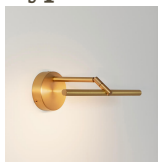

Types of design

Airy R