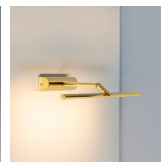

Airy L

Finishes

Satin
Copper

Polished
Copper

Satin
Brass

Polished
Brass

Satin
Graphite

Polished
Graphite

Satin
Nickel

Polished
Nickel

Material

Solid Brass

Satin Polycarbonate diffuser

Black-painted aluminium base