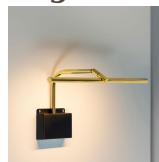

Wall light Airy L

Collection: Airy

Designer: Émilie Cathelineau

Discover luminous elegance redefined with the Airy wall sconce from CVL Luminaires, a creation by talented designer Emilie Cathelineau. Meticulously crafted, this wall light stands out for its slim, sleek design, bringing a contemporary touch to any artistic space.

The Airy wall light offers exceptional versatility thanks to its adjustable light point, offering the possibility of illuminating your works of art with precision. Its ingenious ball-and-socket mechanism allows optimum orientation of the light beam, creating a unique visual ambience in your space.

Available in a variety of refined finishes and different sizes, the Airy wall sconce adapts perfectly to your aesthetic and functional needs.

Customized colors on request. Available lengths: 414 mm, 614 mm, 1214 mm

Types of design

Airy P

Finishes

Satin
Copper

Polished
Copper

Satin
Brass

Polished
Brass

Satin
Graphite

Polished
Graphite

Satin
Nickel

Polished
Nickel

Material

Solid Brass

Satin Polycarbonate diffuser

Black-painted aluminium base