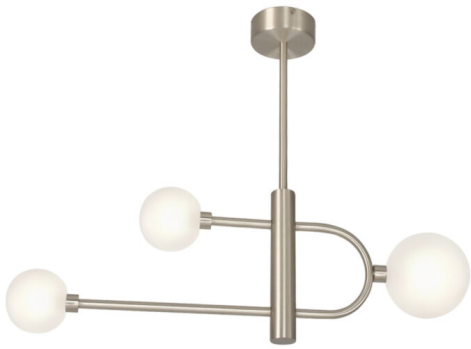

# Plafonnier Diapason

 Collection: Diapason

## Finishes

SB

Satin  
Brass

SG

Satin  
Graphite

SN

Satin  
Nickel

BN

## Material

Solid Brass

CVL

CVL

CVL

CVL

CVL