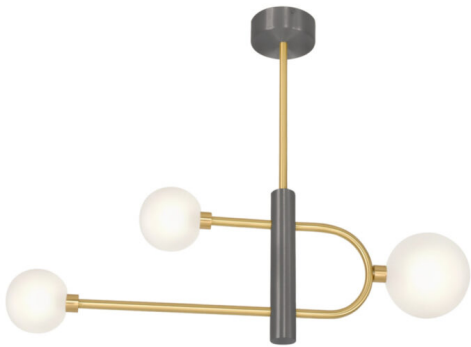

# Plafonnier Diapason

 Collection: Diapason

## Finishes

SB

Satin  
Brass

SG

Satin  
Graphite

SN

Satin  
Nickel

BN

## Material

Solid Brass

CVL

CVL

CVL

CVL

CVL