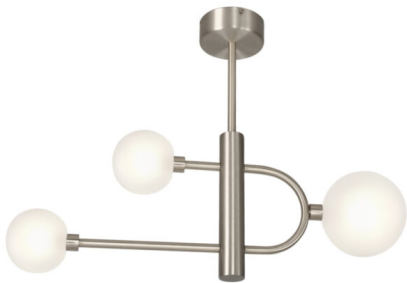

# Plafonnier Diapason

 Collection: Diapason

## Finishes

SB

Satin  
Brass

SG

Satin  
Graphite

SN

Satin  
Nickel

BN

## Material

Solid Brass

CVL

CVL

CVL

CVL

CVL