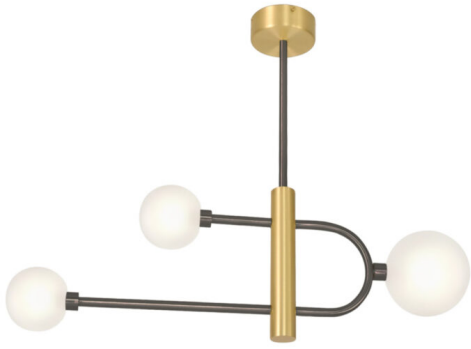

# Plafonnier Diapason

 Collection: Diapason

## Finishes

SB

Satin  
Brass

SG

Satin  
Graphite

SN

Satin  
Nickel

BN

## Material

Solid Brass

CVL

CVL

CVL

CVL

CVL