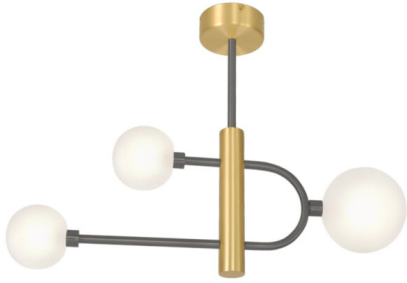

# Plafonnier Diapason

 Collection: Diapason

## Finishes

SB

Satin  
Brass

SG

Satin  
Graphite

SN

Satin  
Nickel

BN

## Material

Solid Brass

CVL

CVL

CVL

CVL

CVL