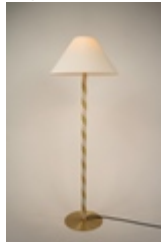

# Candy floor lamp

New

 Collection: Candy

 Designer: Jean-Baptiste Fastrez

The Candy collection was designed to showcase the core expertise of CVL: craftsmanship and the shaping of brass in tubular forms. Objects are reduced to their essence to express the purity of the metal and the precision of CVL's signature finishes. This apparent simplicity is subtly enhanced, or even counterbalanced, by a lacquered spiral pattern that wraps around the tube like a candy cane.

## Types of design

Lampadaire  
Candy

## Material

Solid Brass  
Fabric lampshade