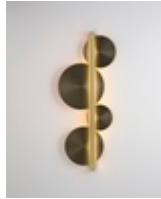

Applique Strate Score

Collection: Strate

Designer: Émilie Cathelineau

A collection of shapes linked by a luminous line, Strate, an authentic sculpture, adorns the wall both vertically and horizontally. With its generous dimensions, it covers the room and becomes a centerpiece.

Types of design

Strate Moon