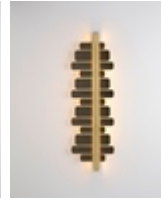

# Applique Strate Score

 Collection: Strate

 Designer: Émilie Cathelineau

A collection of shapes linked by a luminous line, Strate, an authentic sculpture, adorns the wall both vertically and horizontally. With its generous dimensions, it covers the room and becomes a centerpiece.

## Types of design

Strate Moon

Strate Score

Strate Spi

Strate Stone

## Finishes

Satin  
Copper

Satin  
Brass

Satin  
Graphite

Satin  
Nickel