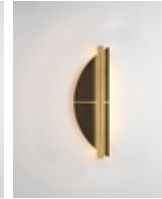

Applique Strate Score

Collection: Strate

Designer: Émilie Cathelineau

A collection of shapes linked by a luminous line, Strate, an authentic sculpture, adorns the wall both vertically and horizontally. With its generous dimensions, it covers the room and becomes a centerpiece.

Types of design

Strate Spi

Finishes

Satin
Copper

Satin
Brass

Satin
Graphite

Satin
Nickel

Material

Solid Brass

Polycarbonate diffuser

Technical specifications

Strate 150

Lamping	Luminous flux	Color temperature	Power	Int. power supply	Dimmable
Integrated LED	6100lm	2700°k	80W	Int. power supplier 24V incl.	Yes - Phase cut

Dimensions - Height : 1500mm | Width : 462mm

Strate 100

Lamping	Luminous flux	Color temperature	Power	Int. power supply	Dimmable
Integrated LED	3800lm	2700°k	48W	Int. power supplier 24V incl.	Yes - Phase cut

Dimensions - Height : 1000mm | Width : 364mm