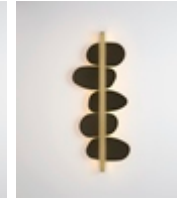

# Applique Strate Score

 Collection: Strate

 Designer: Émilie Cathelineau

A collection of shapes linked by a luminous line, Strate, an authentic sculpture, adorns the wall both vertically and horizontally. With its generous dimensions, it covers the room and becomes a centerpiece.

## Types of design

Strate Moon

Strate Score

Strate Spi

Strate Stone

## Finishes

Satin  
Copper

Satin  
Brass

Satin  
Graphite

Satin  
Nickel