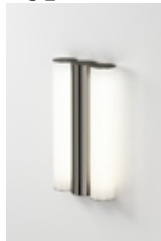

IP Gamma wall light

 Collection: Gamma

 Designer: Sylvain Willenz

Elegant shapes, minimalist accents and immaculate finishes. Find the CVL spirit in a collection of aesthetic and functional wall lights, specifically designed for bathrooms.

Types of design

Gamma XS

Gamma XL

IP Gamma

Finishes

SC

Satin
Copper

PC

Polished
Copper

SB

Satin
Brass

PB

Polished
Brass

SG

Satin
Graphite

SN

Polished
Graphite

Satin
Nickel

Polished
Nickel

Material

Solid Brass

Polycarbonate diffuser

Technical specifications

France and others