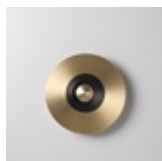

Earth Racine wall light

 Collection: Earth

 Designer: Émilie Cathelineau

A luminous heart, set with extremely fine openwork metal or a solid disc, gives this collection an Art Deco touch. From chiaroscuro to moucharabieh, the composition ideas are varied.

The central part is identical for all models, whatever the size or motif.

Types of design

Earth Eclat

Earth Mandala

Earth Palm

Earth Racine

Earth Radian

Earth Sober

Earth Sun

Earth Turtle

Eclipse

Finishes

Satin
Copper

Satin
Brass

Satin
Graphite

Satin
Nickel

Material

Solid Brass

Polycarbonate diffuser

Technical specifications

France et autres

Earth Racine

Lamping	Luminous flux	Color temperature	Power	Int. power supply	Dimmable
Integrated LED	1030lm	2700°k	13W	Integrated 24V power supply	Oui - Phase cut
Dimension Ø330 & Ø440					