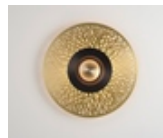

Earth Racine wall light

 Collection: Earth

 Designer: Émilie Cathelineau

A luminous heart, set with extremely fine openwork metal or a solid disc, gives this collection an Art Deco touch. From chiaroscuro to moucharabieh, the composition ideas are varied.

The central part is identical for all models, whatever the size or motif.

Types of design

Earth Eclat

Earth Mandala

Earth Palm

Earth Racine

Earth Radian

Earth Sober

Earth Sun

Earth Turtle

Eclipse

Finishes

Satin
Copper

Satin
Brass

Satin
Graphite

Satin
Nickel

Material

Solid Brass

Polycarbonate diffuser

Technical specifications

France et autres

Earth Racine

Lamping	Luminous flux	Color temperature	Power	Int. power supply	Dimmable
Integrated LED	1030lm	2700°k	13W	Integrated 24V power supply	Oui - Phase cut
Dimension Ø330 & Ø440					