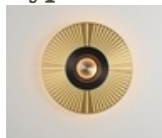

Earth Racine wall light

 Collection: Earth

 Designer: Émilie Cathelineau

A luminous heart, set with extremely fine openwork metal or a solid disc, gives this collection an Art Deco touch. From chiaroscuro to moucharabieh, the composition ideas are varied.

The central part is identical for all models, whatever the size or motif.

Types of design

Earth Eclat

Earth Mandala

Earth Palm

Earth Racine

Earth Radian

Earth Sober

Material

Solid Brass

Polycarbonate diffuser

Technical specifications

France et autres

Earth Racine

Lamping	Luminous flux	Color temperature	Power	Int. power supply	Dimmable
Integrated LED	1030lm	2700°k	13W	Integrated 24V power supply	Oui - Phase cut
Dimension Ø330 & Ø440					