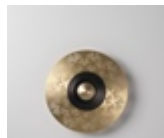

Earth Racine wall light

 Collection: Earth

 Designer: Émilie Cathelineau

A luminous heart, set with extremely fine openwork metal or a solid disc, gives this collection an Art Deco touch. From chiaroscuro to moucharabieh, the composition ideas are varied.

The central part is identical for all models, whatever the size or motif.

Types of design

Earth Eclat

Earth Mandala

Earth Palm

Earth Racine

Earth Radian

Earth Sober

Earth Sun

Earth Turtle

Eclipse

Finishes

Satin
Copper

Satin
Brass

Satin
Graphite

Satin
Nickel