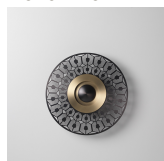

Earth Racine wall light

 Collection: Earth

 Designer: Émilie Cathelineau

A luminous heart, set with extremely fine openwork metal or a solid disc, gives this collection an Art Deco touch. From chiaroscuro to moucharabieh, the composition ideas are varied.

The central part is identical for all models, whatever the size or motif.

Types of design

Earth Eclat

Earth Mandala

Earth Palm

Earth Racine

Earth Radian

Earth Sober

Earth Sun

Earth Turtle

Eclipse

Finishes

Satin
Copper

Satin
Brass

Satin
Graphite

Satin
Nickel