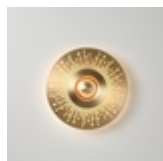

Earth Racine wall light

 Collection: Earth

 Designer: Émilie Cathelineau

A luminous heart, set with extremely fine openwork metal or a solid disc, gives this collection an Art Deco touch. From chiaroscuro to moucharabieh, the composition ideas are varied.

The central part is identical for all models, whatever the size or motif.

Types of design

Earth Eclat

Earth Mandala

Earth Palm

Earth Racine

Earth Radian

Earth Sober

Earth Sun

Earth Turtle

Eclipse

Finishes

Satin
Copper

Satin
Brass

Satin
Graphite

Satin
Nickel

Material

Solid Brass

Polycarbonate diffuser

Technical specifications

France et autres

Earth Racine

Lamping	Luminous flux	Color temperature	Power	Int. power supply	Dimmable
Integrated LED	1030lm	2700°k	13W	Integrated 24V power supply	Oui - Phase cut
Dimension Ø330 & Ø440					