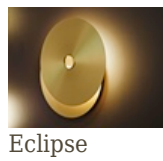

Eclipse

Finishes

Satin
Copper

Satin
Brass

Satin
Graphite

Satin
Nickel

Material

Solid Brass

Polycarbonate diffuser

Technical specifications

France et autres

Earth Racine

Lamping	Luminous flux	Color temperature	Power	Int. power supply	Dimmable
Integrated LED	1030lm	2700°k	13W	Integrated 24V power supply	Oui - Phase cut
Dimension Ø330 & Ø440					

USA & Canada

Earth Racine