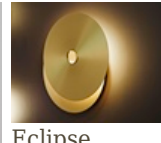

Earth Palm wall light

 Collection: Earth

 Designer: Émilie Cathelineau

A luminous heart, set with extremely fine openwork metal or a solid disc, gives this collection an Art Deco touch. From chiaroscuro to moucharabieh, the composition ideas are varied.

The central part is identical for all models, whatever the size or motif.

Types of design

Earth Eclat

Earth Mandala

Earth Palm

Earth Racine

Earth Radian

Earth Sober

Earth Sun

Earth Turtle

Eclipse

Finishes

Satin
Copper

Satin
Brass

Satin
Graphite

Satin
Nickel