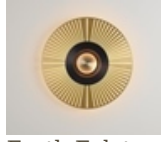

Earth Palm wall light

 Collection: Earth

 Designer: Émilie Cathelineau

A luminous heart, set with extremely fine openwork metal or a solid disc, gives this collection an Art Deco touch. From chiaroscuro to moucharabieh, the composition ideas are varied.

The central part is identical for all models, whatever the size or motif.

Types of design

Earth Eclat

Earth Mandala

Earth Palm

Earth Racine

Earth Radian

Earth Sober

Material

Solid Brass

Polycarbonate diffuser

Technical specifications

France and others

Earth Palm

Lamping	Luminous flux	Color temperature	Power	Int. power supply	Dimmable
Integrated LED	1030lm	2700°k	13W	Integrated 24V power supply	Yes - Phase cut
Dimension	Ø330 & Ø440				