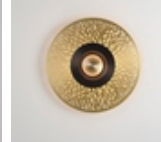

Earth Palm wall light

 Collection: Earth

 Designer: Émilie Cathelineau

A luminous heart, set with extremely fine openwork metal or a solid disc, gives this collection an Art Deco touch. From chiaroscuro to moucharabieh, the composition ideas are varied.

The central part is identical for all models, whatever the size or motif.

Types of design

Earth Eclat

Earth Mandala

Earth Palm

Earth Racine

Earth Radian

Earth Sober

Earth Sun

Earth Turtle

Eclipse

Finishes

Satin
Copper

Satin
Brass

Satin
Graphite

Satin
Nickel

Material

Solid Brass

Polycarbonate diffuser

Technical specifications

France and others

Earth Palm

Lamping	Luminous flux	Color temperature	Power	Int. power supply	Dimmable
Integrated LED	1030lm	2700°k	13W	Integrated 24V power supply	Yes - Phase cut
Dimension	Ø330 & Ø440				