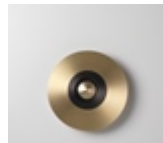

Earth Éclat wall light

 Collection: Earth

 Designer: Émilie Cathelineau

A luminous heart, set with extremely fine openwork metal or a solid disc, gives this collection an Art Deco touch. From chiaroscuro to moucharabieh, the composition ideas are varied.

The central part is identical for all models, whatever the size or motif.

Types of design

Earth Éclat

Earth Mandala

Earth Palm

Earth Racine

Earth Radian

Earth Sober

Material

Solid Brass

Polycarbonate diffuser

Technical specifications

France and others

Earth Éclat

Lamping	Luminous flux	Color temperature	Power	Int. power supply	Dimmable
Integrated LED	1030lm	2700°k	13W	Integrated 24V power supply	Yes - Phase cut
Dimension Ø330 & Ø440					