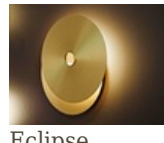

Earth Éclat wall light

 Collection: Earth

 Designer: Émilie Cathelineau

A luminous heart, set with extremely fine openwork metal or a solid disc, gives this collection an Art Deco touch. From chiaroscuro to moucharabieh, the composition ideas are varied.

The central part is identical for all models, whatever the size or motif.

Types of design

Earth Éclat

Earth Mandala

Earth Palm

Earth Racine

Earth Radian

Earth Sober

Earth Sun

Earth Turtle

Eclipse

Finishes

Satin
Copper

Satin
Brass

Satin
Graphite

Satin
Nickel