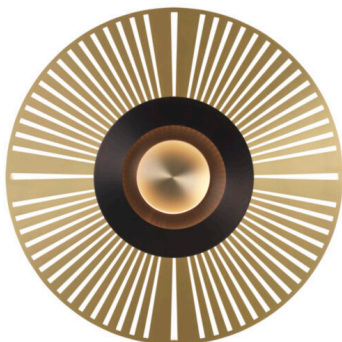

Finishes

Satin
Copper

Satin
Brass

Satin
Graphite

Satin
Nickel

Material

Solid Brass

Polycarbonate diffuser

Technical specifications

France and others

Earth Éclat

Lamping	Luminous flux	Color temperature	Power	Int. power supply	Dimmable
Integrated LED	1030lm	2700°k	13W	Integrated 24V power supply	Yes - Phase cut
Dimension Ø330 & Ø440					

USA & Canada

Earth Éclat