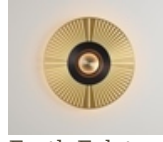

Earth Éclat wall light

 Collection: Earth

 Designer: Émilie Cathelineau

A luminous heart, set with extremely fine openwork metal or a solid disc, gives this collection an Art Deco touch. From chiaroscuro to moucharabieh, the composition ideas are varied.

The central part is identical for all models, whatever the size or motif.

Types of design

Earth Éclat

Earth Mandala

Earth Palm

Earth Racine

Earth Radian

Earth Sober

Material

Solid Brass

Polycarbonate diffuser

Technical specifications

France and others

Earth Éclat

Lamping	Luminous flux	Color temperature	Power	Int. power supply	Dimmable
Integrated LED	1030lm	2700°k	13W	Integrated 24V power supply	Yes - Phase cut
Dimension Ø330 & Ø440					