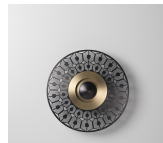

Earth Éclat wall light

 Collection: Earth

 Designer: Émilie Cathelineau

A luminous heart, set with extremely fine openwork metal or a solid disc, gives this collection an Art Deco touch. From chiaroscuro to moucharabieh, the composition ideas are varied.

The central part is identical for all models, whatever the size or motif.

Types of design

Earth Éclat

Earth Mandala

Earth Palm

Earth Racine

Earth Radian

Earth Sober

Earth Sun

Earth Turtle

Eclipse

Finishes

Satin
Copper

Satin
Brass

Satin
Graphite

Satin
Nickel

Material

Solid Brass

Polycarbonate diffuser

Technical specifications

France and others

Earth Éclat

Lamping	Luminous flux	Color temperature	Power	Int. power supply	Dimmable
Integrated LED	1030lm	2700°k	13W	Integrated 24V power supply	Yes - Phase cut
Dimension Ø330 & Ø440					