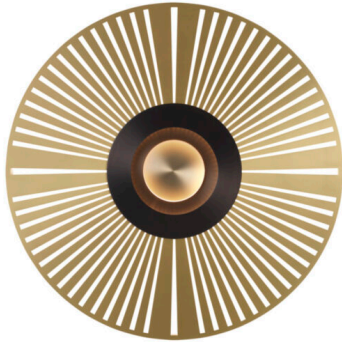

Earth Éclat wall light

 Collection: Earth

 Designer: Émilie Cathelineau

A luminous heart, set with extremely fine openwork metal or a solid disc, gives this collection an Art Deco touch. From chiaroscuro to moucharabieh, the composition ideas are varied.

The central part is identical for all models, whatever the size or motif.

Types of design

Earth Éclat

Earth Mandala

Earth Palm

Earth Racine

Earth Radian

Earth Sober